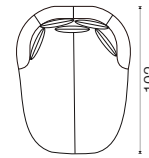

Daydreamer top view