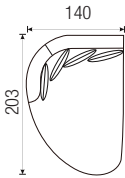

Lovely top view