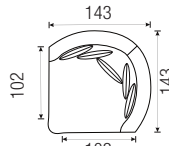

Bubble corner top view